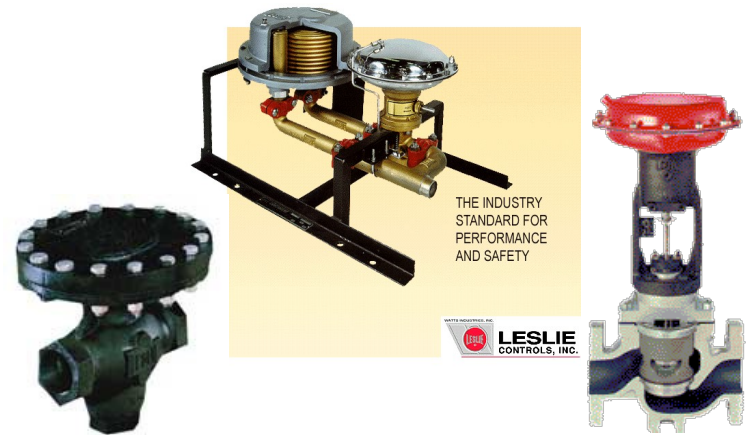

Other Products We Offer

Islip Flow Controls is a leading industrial strainer manufacturer of Pipeline Strainers, Valves, Flash Tanks, Moisture Separators and Accessories.

Utility - Industrial Control Valves & Instrumentation, Temperature and Pressure Regulators, Constantemp Instantaneous Feed Forward Water Heaters

EVERLASTING
VALVE COMPANY
WEARS IN, NOT OUT

BOILER BLOW DOWN
LEVER & HAND WHEEL OPERATED

FNW Valve Co.

**High Performance Knife Gate Valves
C.I. WCB, SST. Ball, Butterfly, Wedge Gate
and Check Valves Electric and Pneumatic
Actuators**