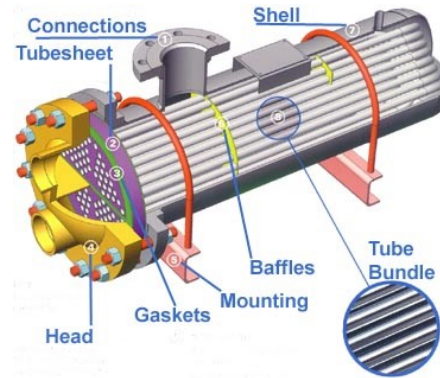

EVERLASTING
VALVE COMPANY
WEARS IN, NOT OUT

BOILER BLOW DOWN
LEVER & HAND WHEEL OPERATED

FNW Valve Co.

**High Performance Knife Gate Valves
C.I. WCB, SST. Ball, Butterfly, Wedge Gate
and Check Valves Electric and Pneumatic
Actuators**

Ener-Tec LLC

**Leading The World In Non-Chemical Treatment Since
1978**

**Prevent Scale & Mineral Deposit in your Heat
Exchange Equipment with out the use of
Costly Chemicals.**

Contact Mentec to find out how!

HVAC and Process Coils, Door Heaters
Shell & Tube Heat Exchangers. Custom
Design & Repair

Clearstream Filters Inc.

BAG FILTER HOUSING
FILTER BAGS
MAGNETICS

Precision Manufactured Steam Products

**Steam Pressure Reducing 1" - 4" max
450psig**