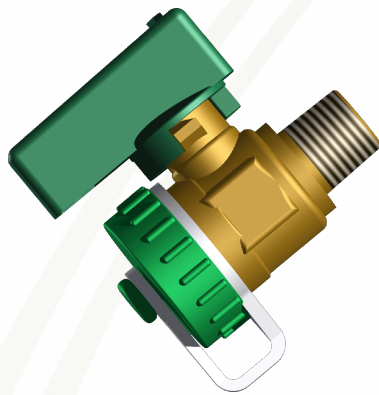

Blow Down / Drain Valve

BD-025

BD-050

BD-075

BD Series Valves

- 1/4" – 3/4" MNPT Sizes
- Forged Brass Body
- 600 PSIG, 325 F.
- Teflon Seats
- Dual FKM (Viton) Stem Seal
- Blow Out Proof
- Aluminum Handle
- 3/4" Garden Hose End Connection
- Nylon or Brass Cap
- Thread Seal: Loctite 516/517