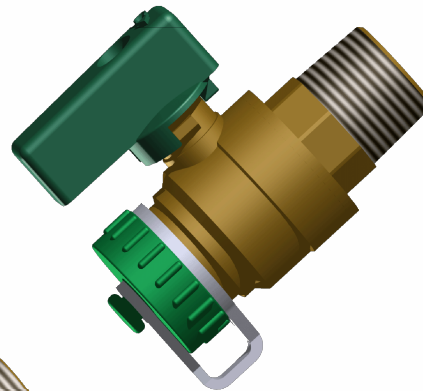

Blow Down / Drain Valve

BD-025

BD-050

BD-075

BD Series Valves

- 1/4" – 3/4" MNPT Sizes
- Forged Brass Body
- 600 PSIG, 325 F.
- Teflon Seats
- Dual FKM (Viton) Stem Seal
- Blow Out Proof
- Aluminum Handle
- 3/4" Garden Hose End Connection
- Nylon or Brass Cap
- Thread Seal: Loctite 516/517