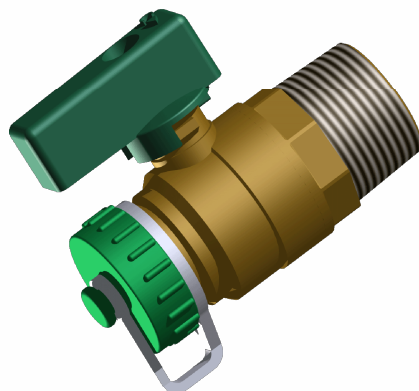

Blow Down / Drain Valve

BD-025

BD-050

BD-075

BD Series Valves

- 1/4" – 3/4" MNPT Sizes
- Forged Brass Body
- 600 PSIG, 325 F.
- Teflon Seats
- Dual FKM (Viton) Stem Seal
- Blow Out Proof
- Aluminum Handle
- 3/4" Garden Hose End Connection
- Nylon or Brass Cap
- Thread Seal: Loctite 516/517