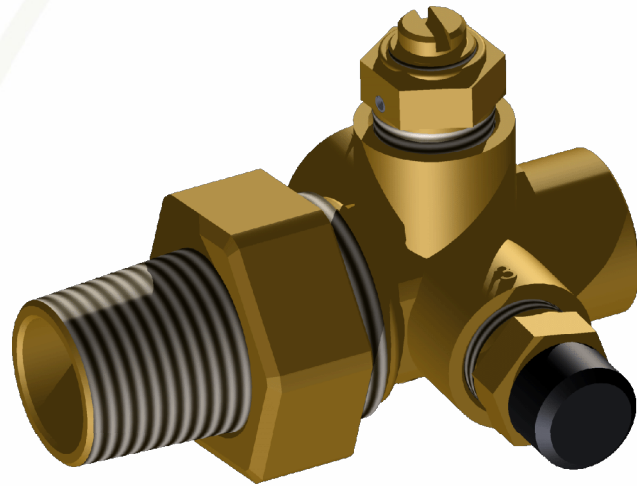

UltraU - Union

Model UU

- ½" – 2" Forged Brass
- 600 PSIG, 325 F.
- KM (Viton) Union Seal
- Integrated Union & Tail Pieces
- FNPT, MNPT or Sweat Body
- NexPress™ Available
- Multiple Taps for Accessories

Shown with optional:
¼" Manual Air Vent and ¼" PT Port